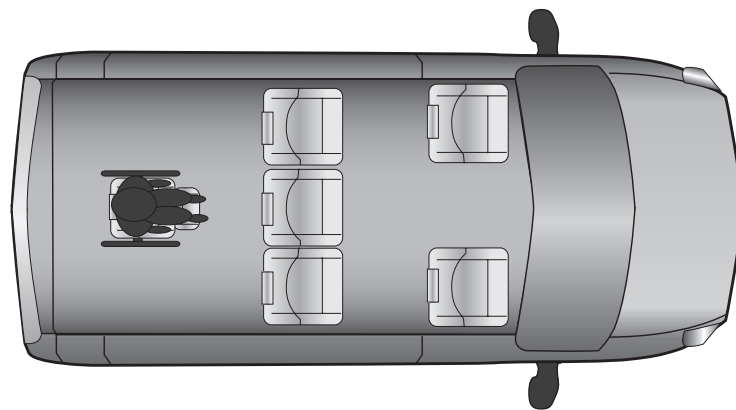

## Critical Dimensions

Entry height.....1,410mm  
 Ramp length.....1,450mm  
 Ramp width.....760mm

Channel length.....1,390mm  
 External height.....1,868mm  
 External length.....4,878mm